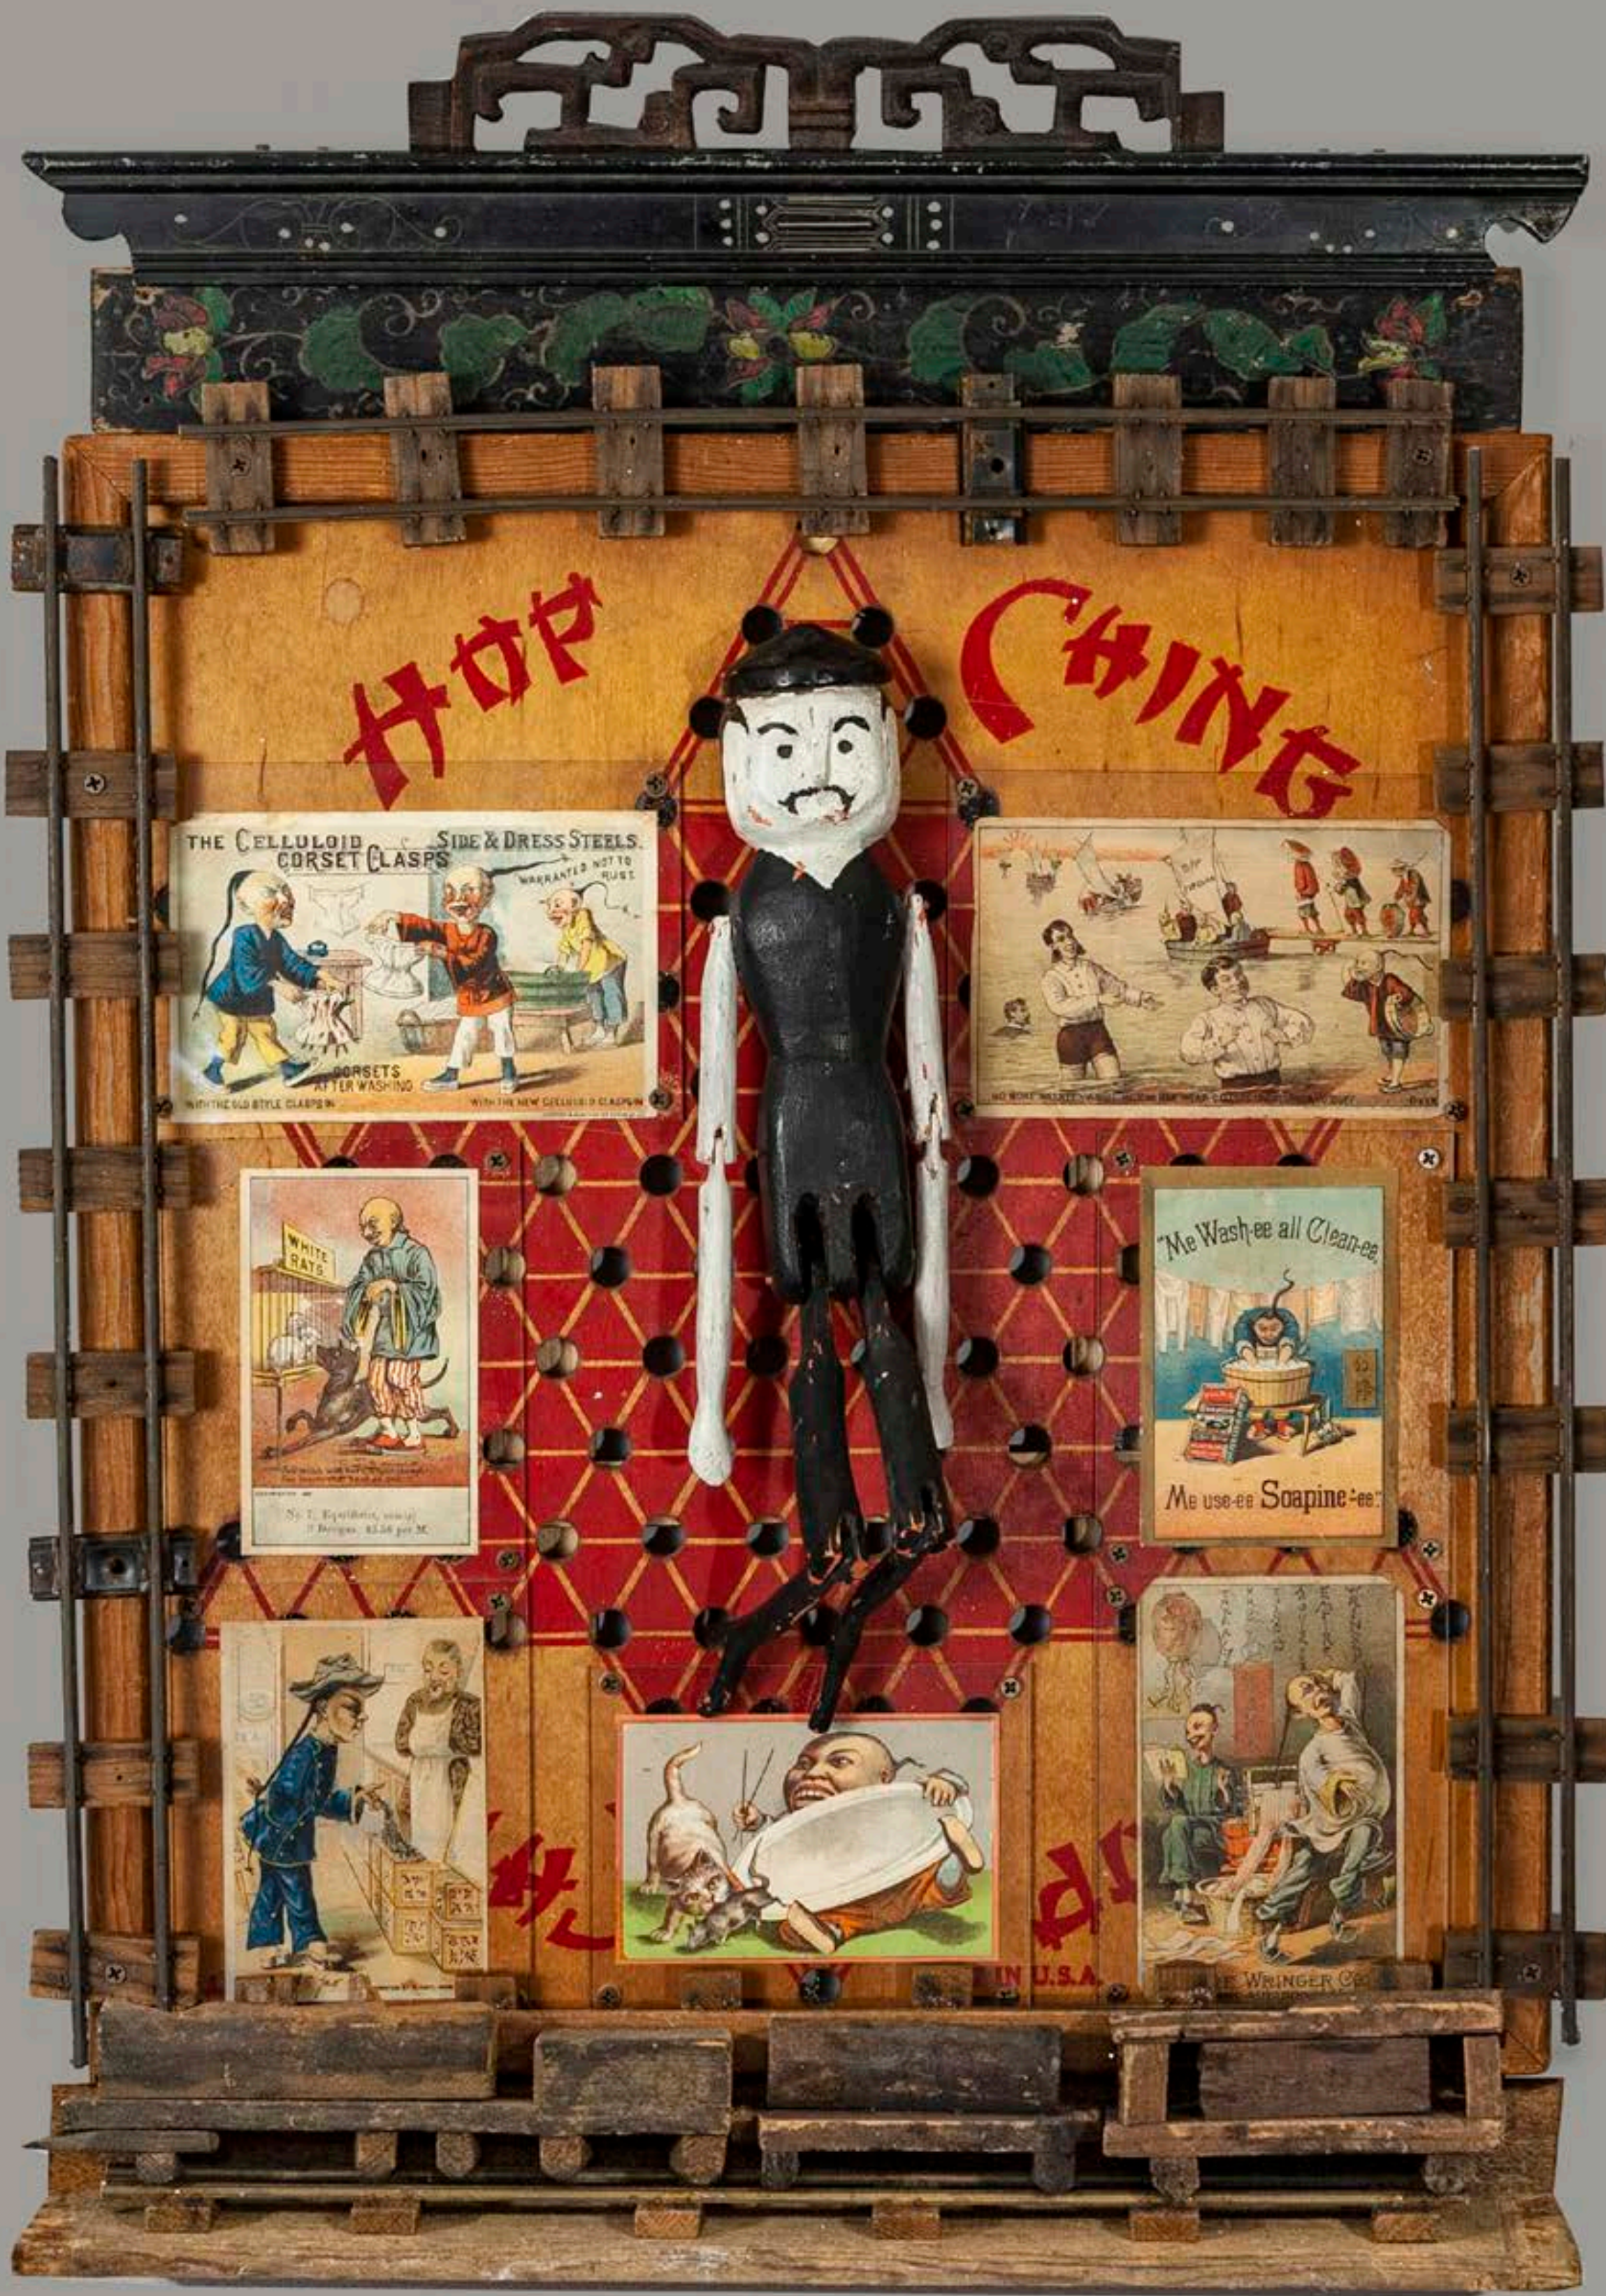

Gina Fernandez - I Got This  
24 x 24 x 12 inches

Gina Fernandez - Safety Protocol. Speedy Scan  
90 x 47 x 32 in

Kat Flynn - Detour  
16 x 17 x 8 inches

Kat Flynn - Insurrection  
60 x 16 x 4 inches

Kat Flynn - Hop Ching  
22 x 18 x 4 in